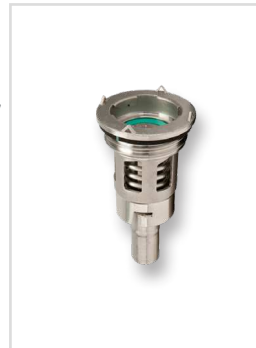

PERFORMANCE ACCESSORIES

PE30-100
1" DIESEL HOSE

PE60-075
¾" DEF DELIVERY
HOSE

PE60-100
1" DEF DELIVERY
HOSE

PE71-075
¾" DEF SUCTION
HOSE

PE75-100
1" DEF SUCTION/
DISCHARGE HOSE

PE75-150
1½" DEF SUCTION/
DISCHARGE HOSE

PE75-200
2" DEF SUCTION/
DISCHARGE HOSE

5702
MICRO MATIC
COMPOSITE
DISPENSE
COUPLER, 4 PIN,
EPDM

3713
MICRO MATIC
STAINLESS
DISPENSE
COUPLER

2682
MICRO MATIC RSV
2" CONTAINER
VALVE, EPDM

743-097
MICRO MATIC RSV
STAINLESS
CONTAINER VALVE,
EPDM

744-027
MICRO MATIC RSV
FILL COUPLER
VITON 4 KEY

USGRFDCAP
2 HOLE BUTTRESS
CAP WITH RSV
VALVE & VENT CAP

749-326
MICRO MATIC BLUE
CENTER CAP
BUTTRESS 6"

CE-Z11-618
T/E WIRE
BRAMMALL SEAL
18" X ¼" CUSTODY
CONTROL